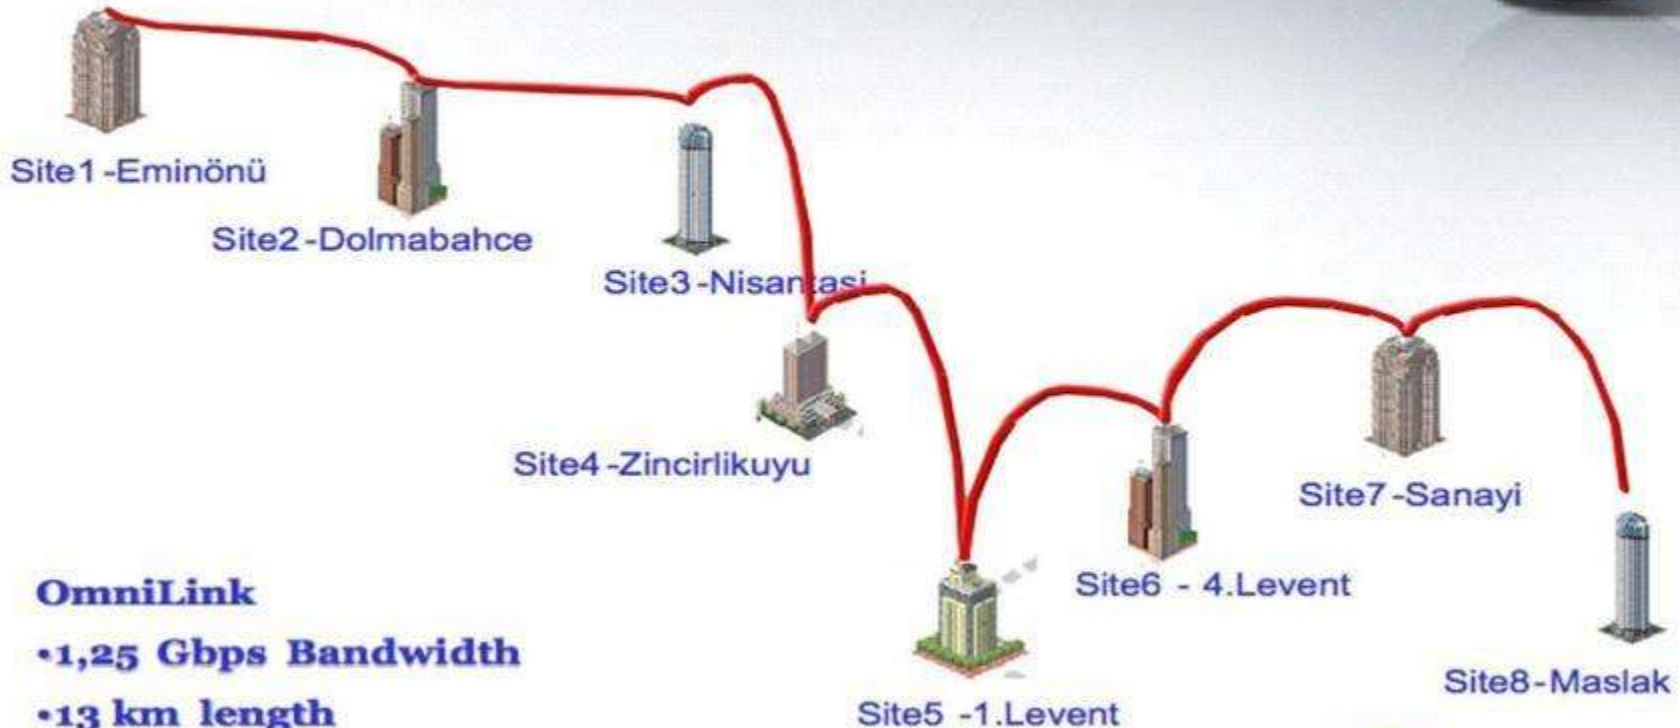

### Solution:

- Omnitek used the SONAbeam™ 1250 series to build the first Gigabit Wireless backbone network in the world

## OmniLink Network